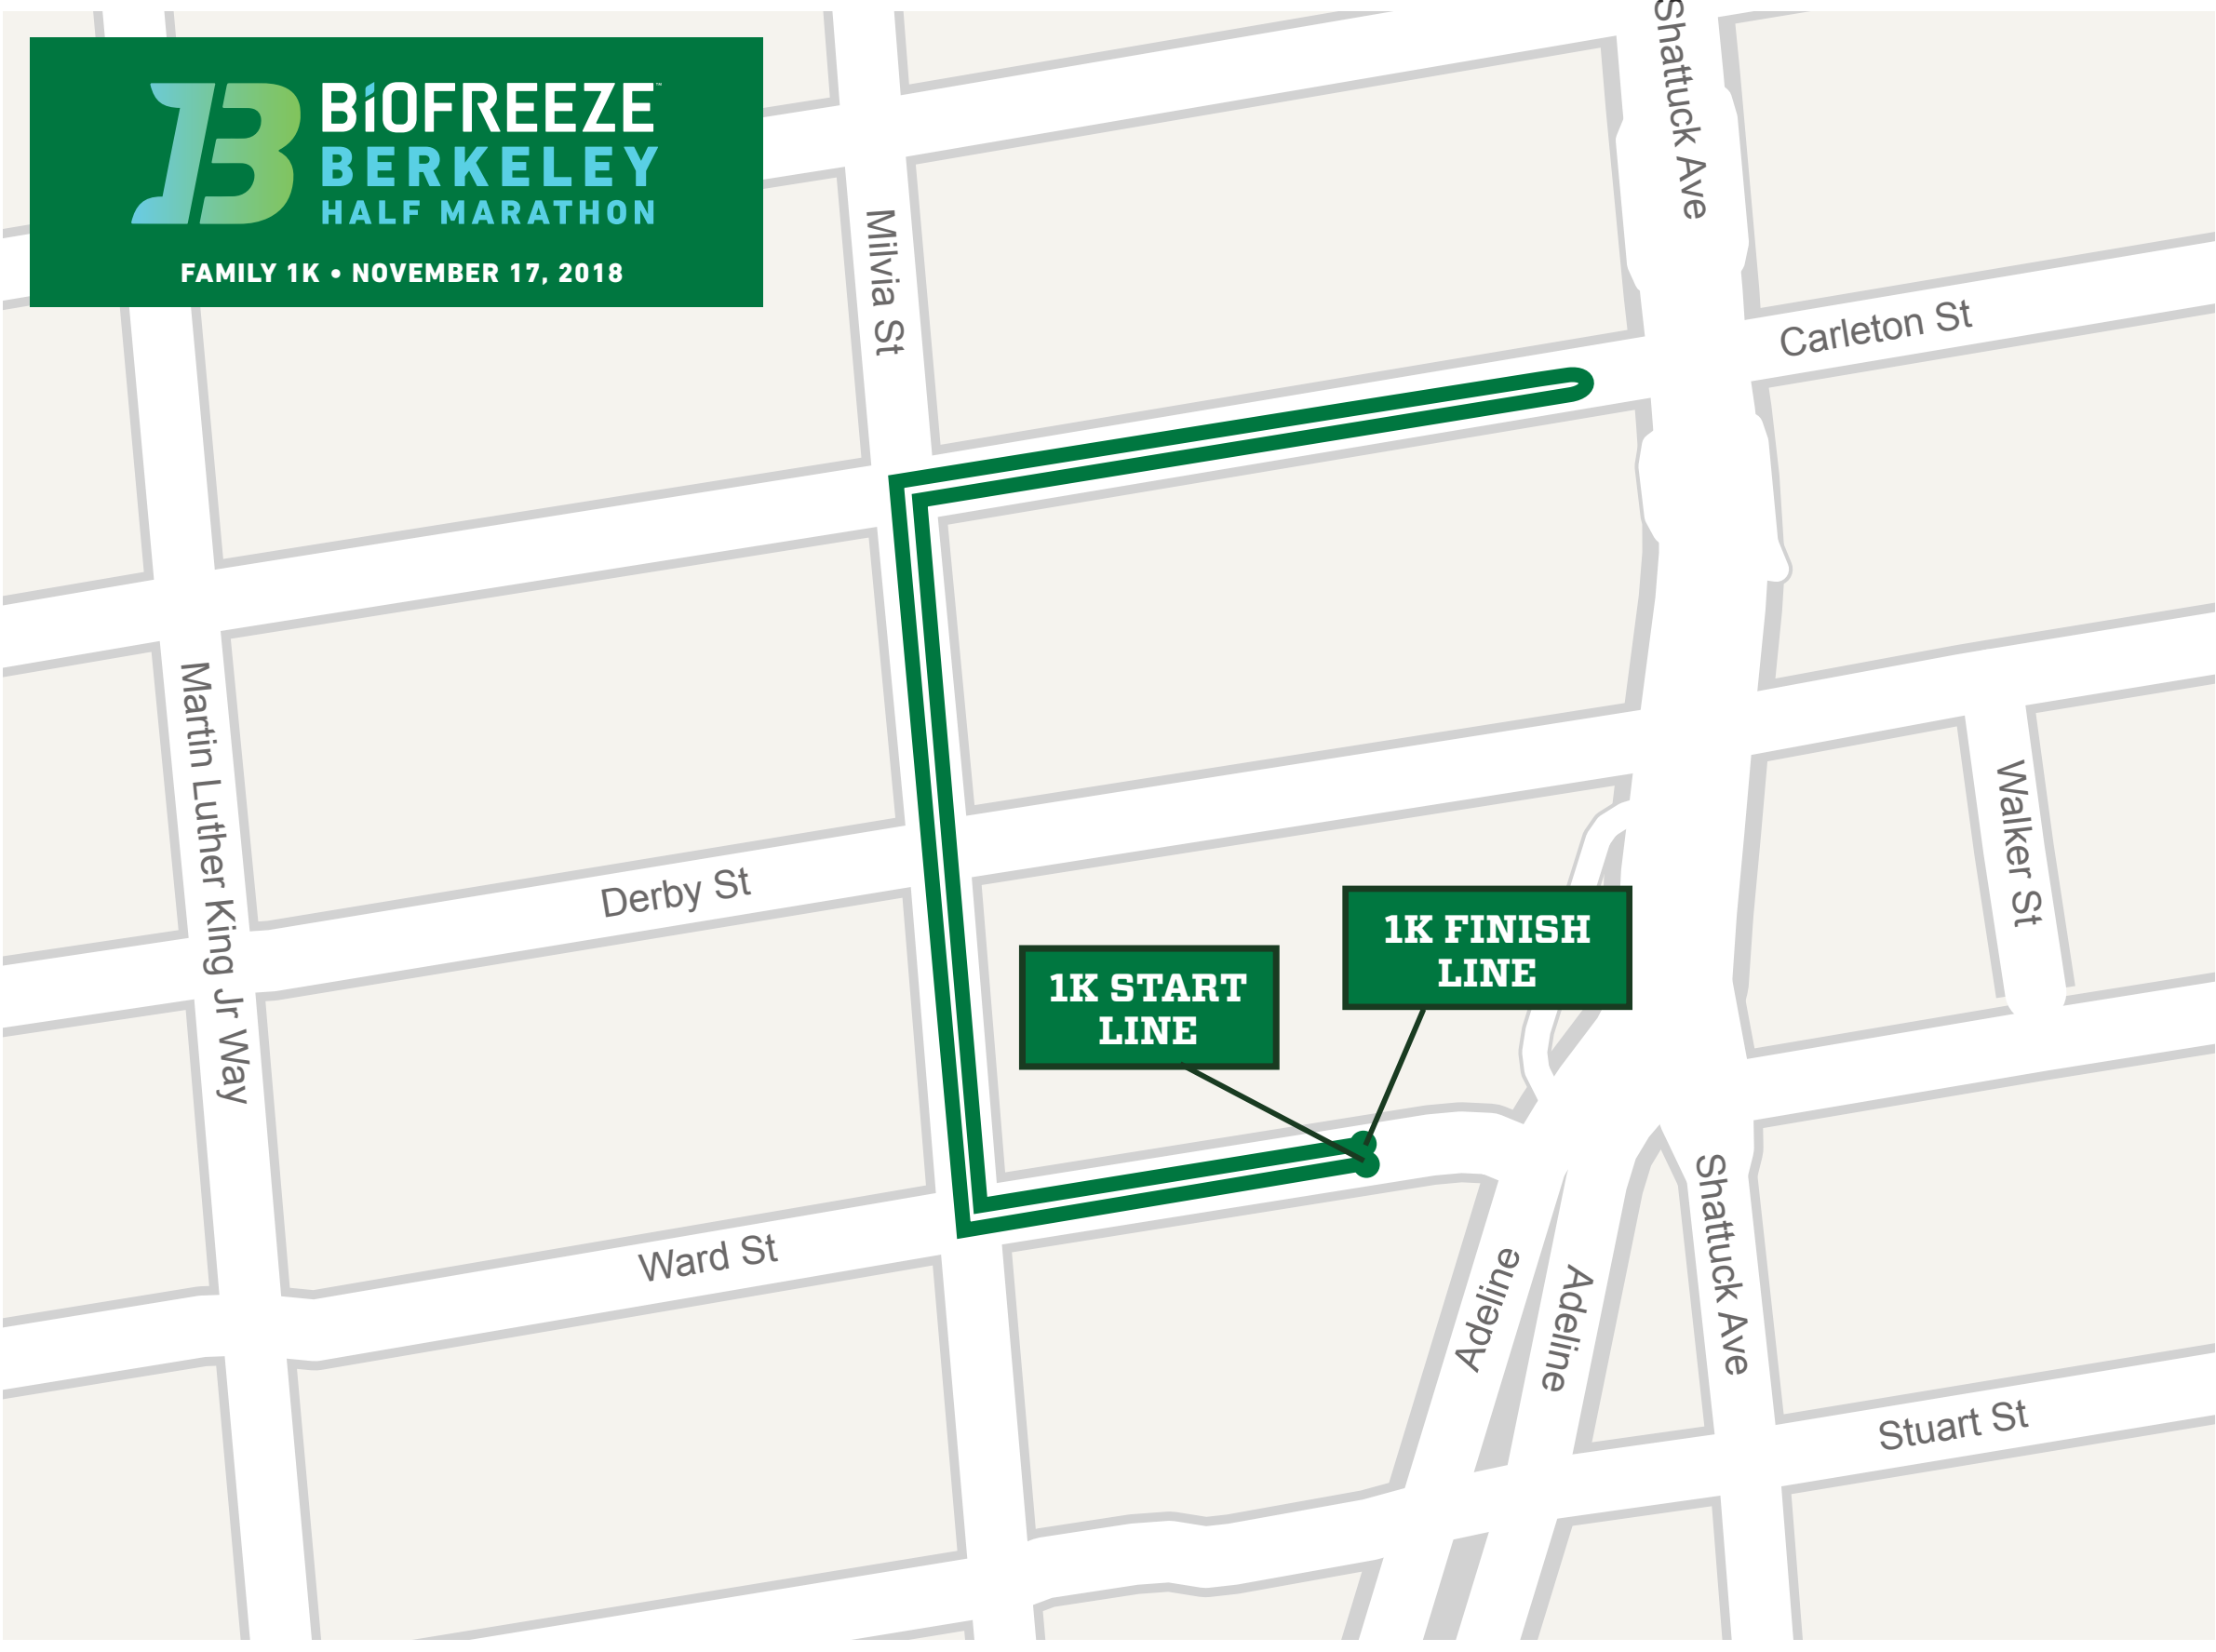

B BIOFREEZE
BERKELEY
HALF MARATHON

FAMILY 1K • NOVEMBER 17, 2018

**1K START
LINE**

**1K FINISH
LINE**